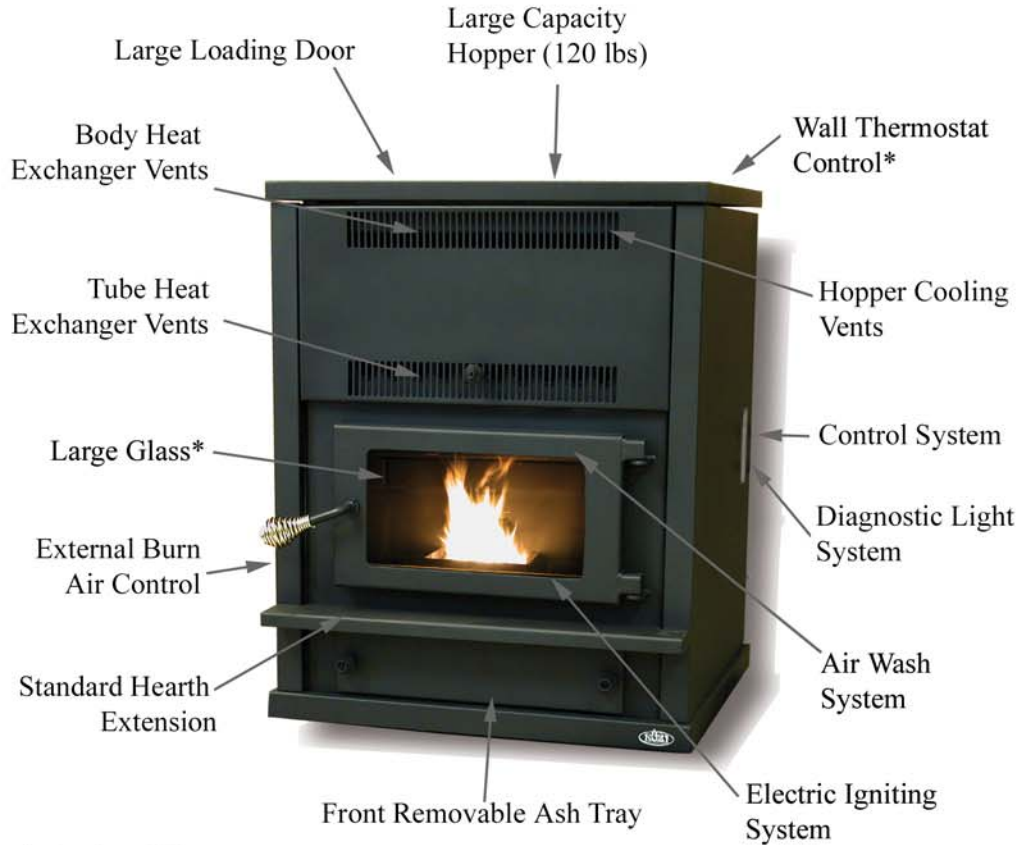

The **KOZI** KSH pellet shop heater is an economical solution to today's rising heating costs.

These heaters are efficient, easy to use and operate. With an efficiency rating of 86%, the KSH shop heater is ideal for all of your shop or home heating needs.

This economically priced stove is loaded with state of the art safety features, which ensure safe and reliable operation. The easy to use MX Control Board makes starting your heater a snap. It can be operated manually or controlled with the use of a wall thermostat.

All you need to do is load the hopper with pellet fuel and start the heater.

Once the KSH has been started, the pellets will automatically feed into the burn pot at your desired rate. The pellets will then ignite within 5 to 7 minutes. The flame will become established and begin to warm the heat exchanger tubes. The circulation fan will push cool air through the heat exchanger and transfer the heated air into the room.

Now you can enjoy the traditional warmth of a **KOZI**.